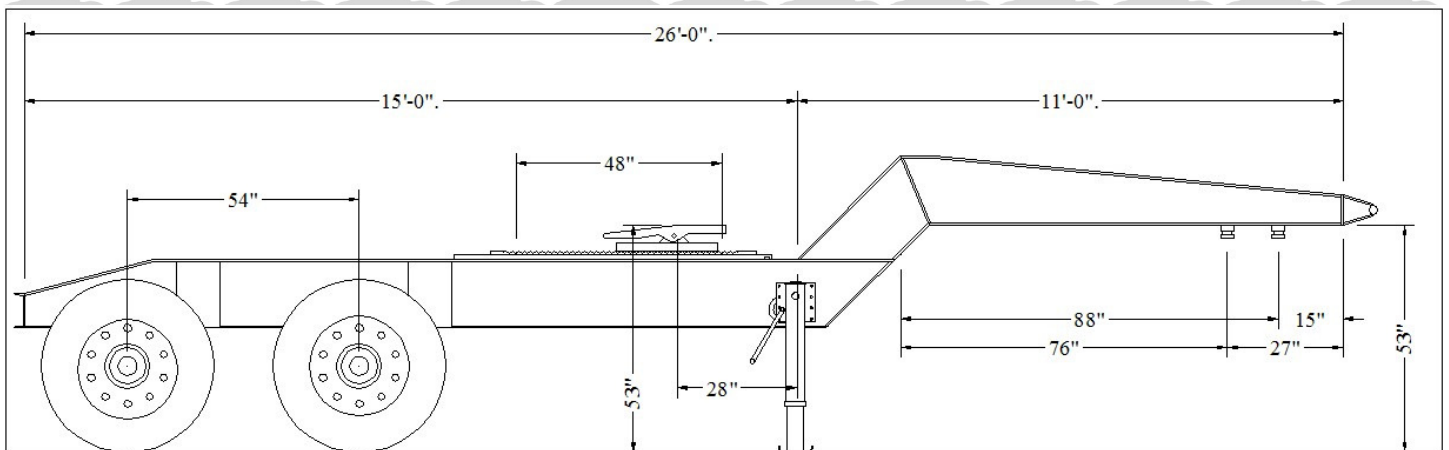

NUTTALL JEEP

***SOME OPTIONS MAY BE SHOWN**

Standard Features:

- T-1 Steel Beam Construction
- Air Ride Suspension
- ¾" Wall, 27,500# Capacity Axles
- Anti-Lock Brake System
- Steel Unimount Wheels
- 295/75R/22.5 OEM Steel Belted Radial Tires
- Manual Override Air Ride Controls
- Sliding 5th Wheel
- Front Lift Eye
- Your Choice of Standard Colors